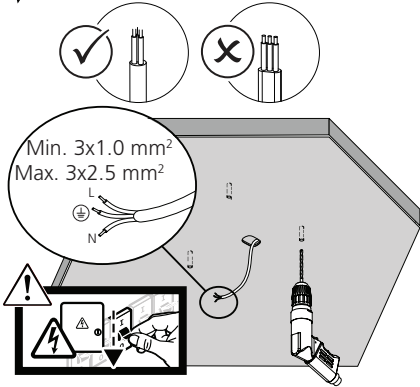

2

3 ⚡ AC 220-240V