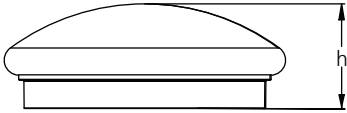

IS500

220-240 V 50/60 Hz

d = 330mm 18W  
d = 360mm 24W

h = 96mm 18W  
h = 100mm 24W

D = 265 mm 18W  
D = 265 mm 24W

18W

24W

1