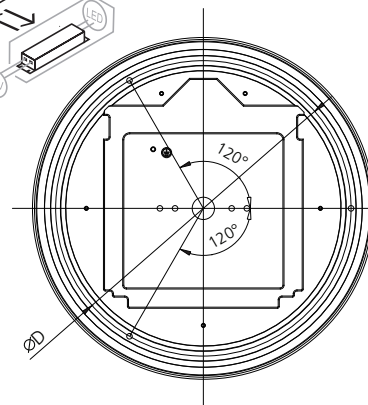

IS500

220-240 V 50/60 Hz

d = 330mm 18W  
d = 360mm 24W

h = 96mm 18W  
h = 100mm 24W

D = 265 mm 18W  
D = 265 mm 24W

18W

24W

1