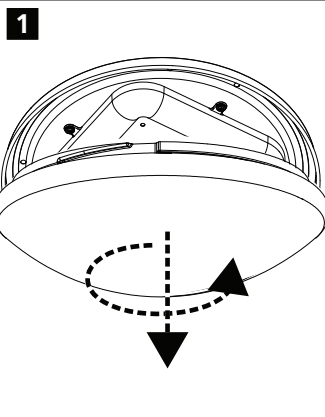

IS500

220-240 V 50/60 Hz

d = 330mm 18W  
d = 360mm 24W

h = 96mm 18W  
h = 100mm 24W

D = 265 mm 18W  
D = 265 mm 24W

18W

24W

1