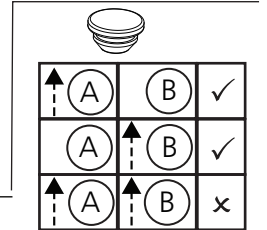

IS500

220-240 V 50/60 Hz

d = 330mm 18W  
d = 360mm 24W

h = 96mm 18W  
h = 100mm 24W

D = 265 mm 18W  
D = 265 mm 24W

18W

24W

1