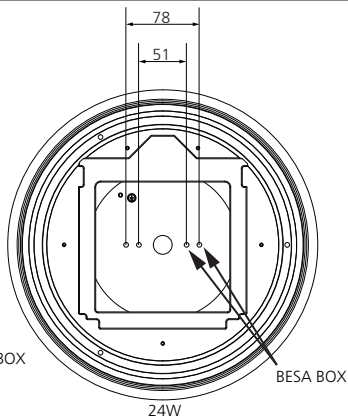

IS500

220-240 V 50/60 Hz

d = 330mm 18W  
d = 360mm 24W

h = 96mm 18W  
h = 100mm 24W

D = 265 mm 18W  
D = 265 mm 24W

18W

24W

1