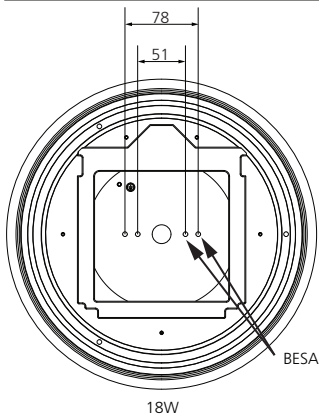

IS500

220-240 V 50/60 Hz

d = 330mm 18W  
d = 360mm 24W

h = 96mm 18W  
h = 100mm 24W

D = 265 mm 18W  
D = 265 mm 24W

18W

24W

1