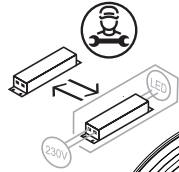

IS500

220-240 V 50/60 Hz

d = 330mm 18W  
d = 360mm 24W

h = 96mm 18W  
h = 100mm 24W

D = 265 mm 18W  
D = 265 mm 24W

18W

24W

1