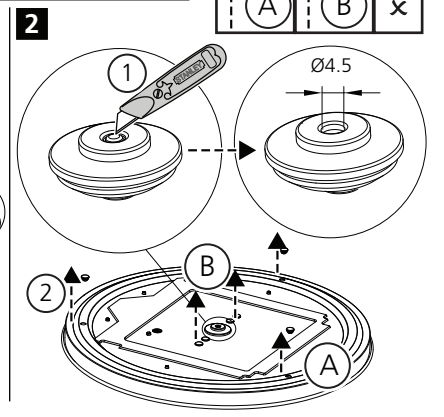

IS500

220-240 V 50/60 Hz

d = 330mm 18W  
d = 360mm 24W

h = 96mm 18W  
h = 100mm 24W

D = 265 mm 18W  
D = 265 mm 24W

18W

24W

1